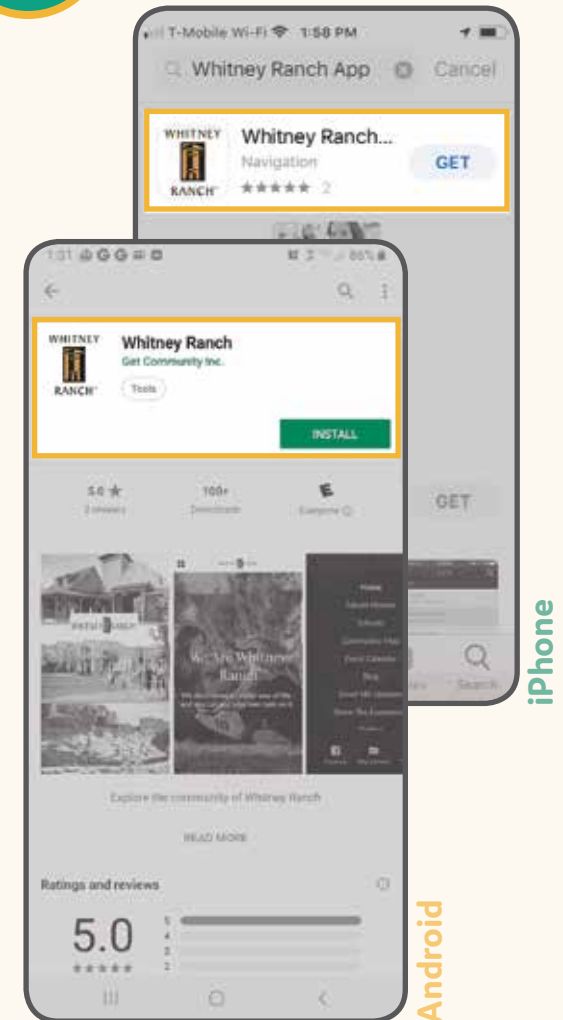

# Download our mobile app!

Designed to help you **easily find your way** around Whitney Ranch, our mobile app is **your personal guide** to the community. Find information about our model homes, schools, amenities, location, and best of all—a map!

WHITNEY RANCH™

STEP 1

Go to the App Store (iPhone) or Google Play Store (Android)

iPhone

Android

STEP 2

Search "Whitney Ranch app"

iPhone

Android

STEP 3

Tap "Get" or "Install" That's it!

iPhone

Android