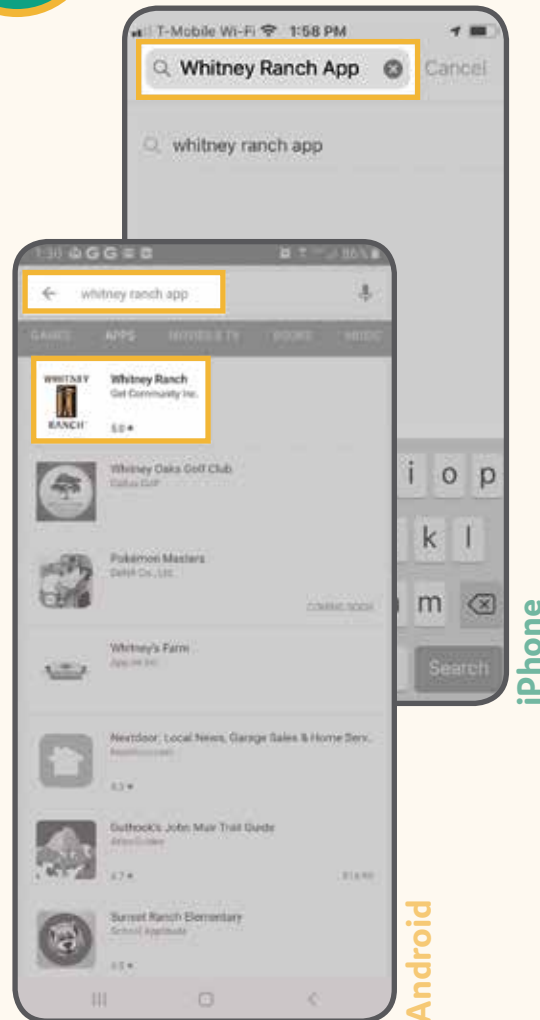

# Download our mobile app!

Designed to help you **easily find your way** around Whitney Ranch, our mobile app is **your personal guide** to the community. Find information about our model homes, schools, amenities, location, and best of all—a map!

WHITNEY RANCH™

STEP 1

Go to the App Store (iPhone) or Google Play Store (Android)

iPhone

Android

STEP 2

Search "Whitney Ranch app"

iPhone

Android

STEP 3

Tap "Get" or "Install" That's it!

iPhone

Android